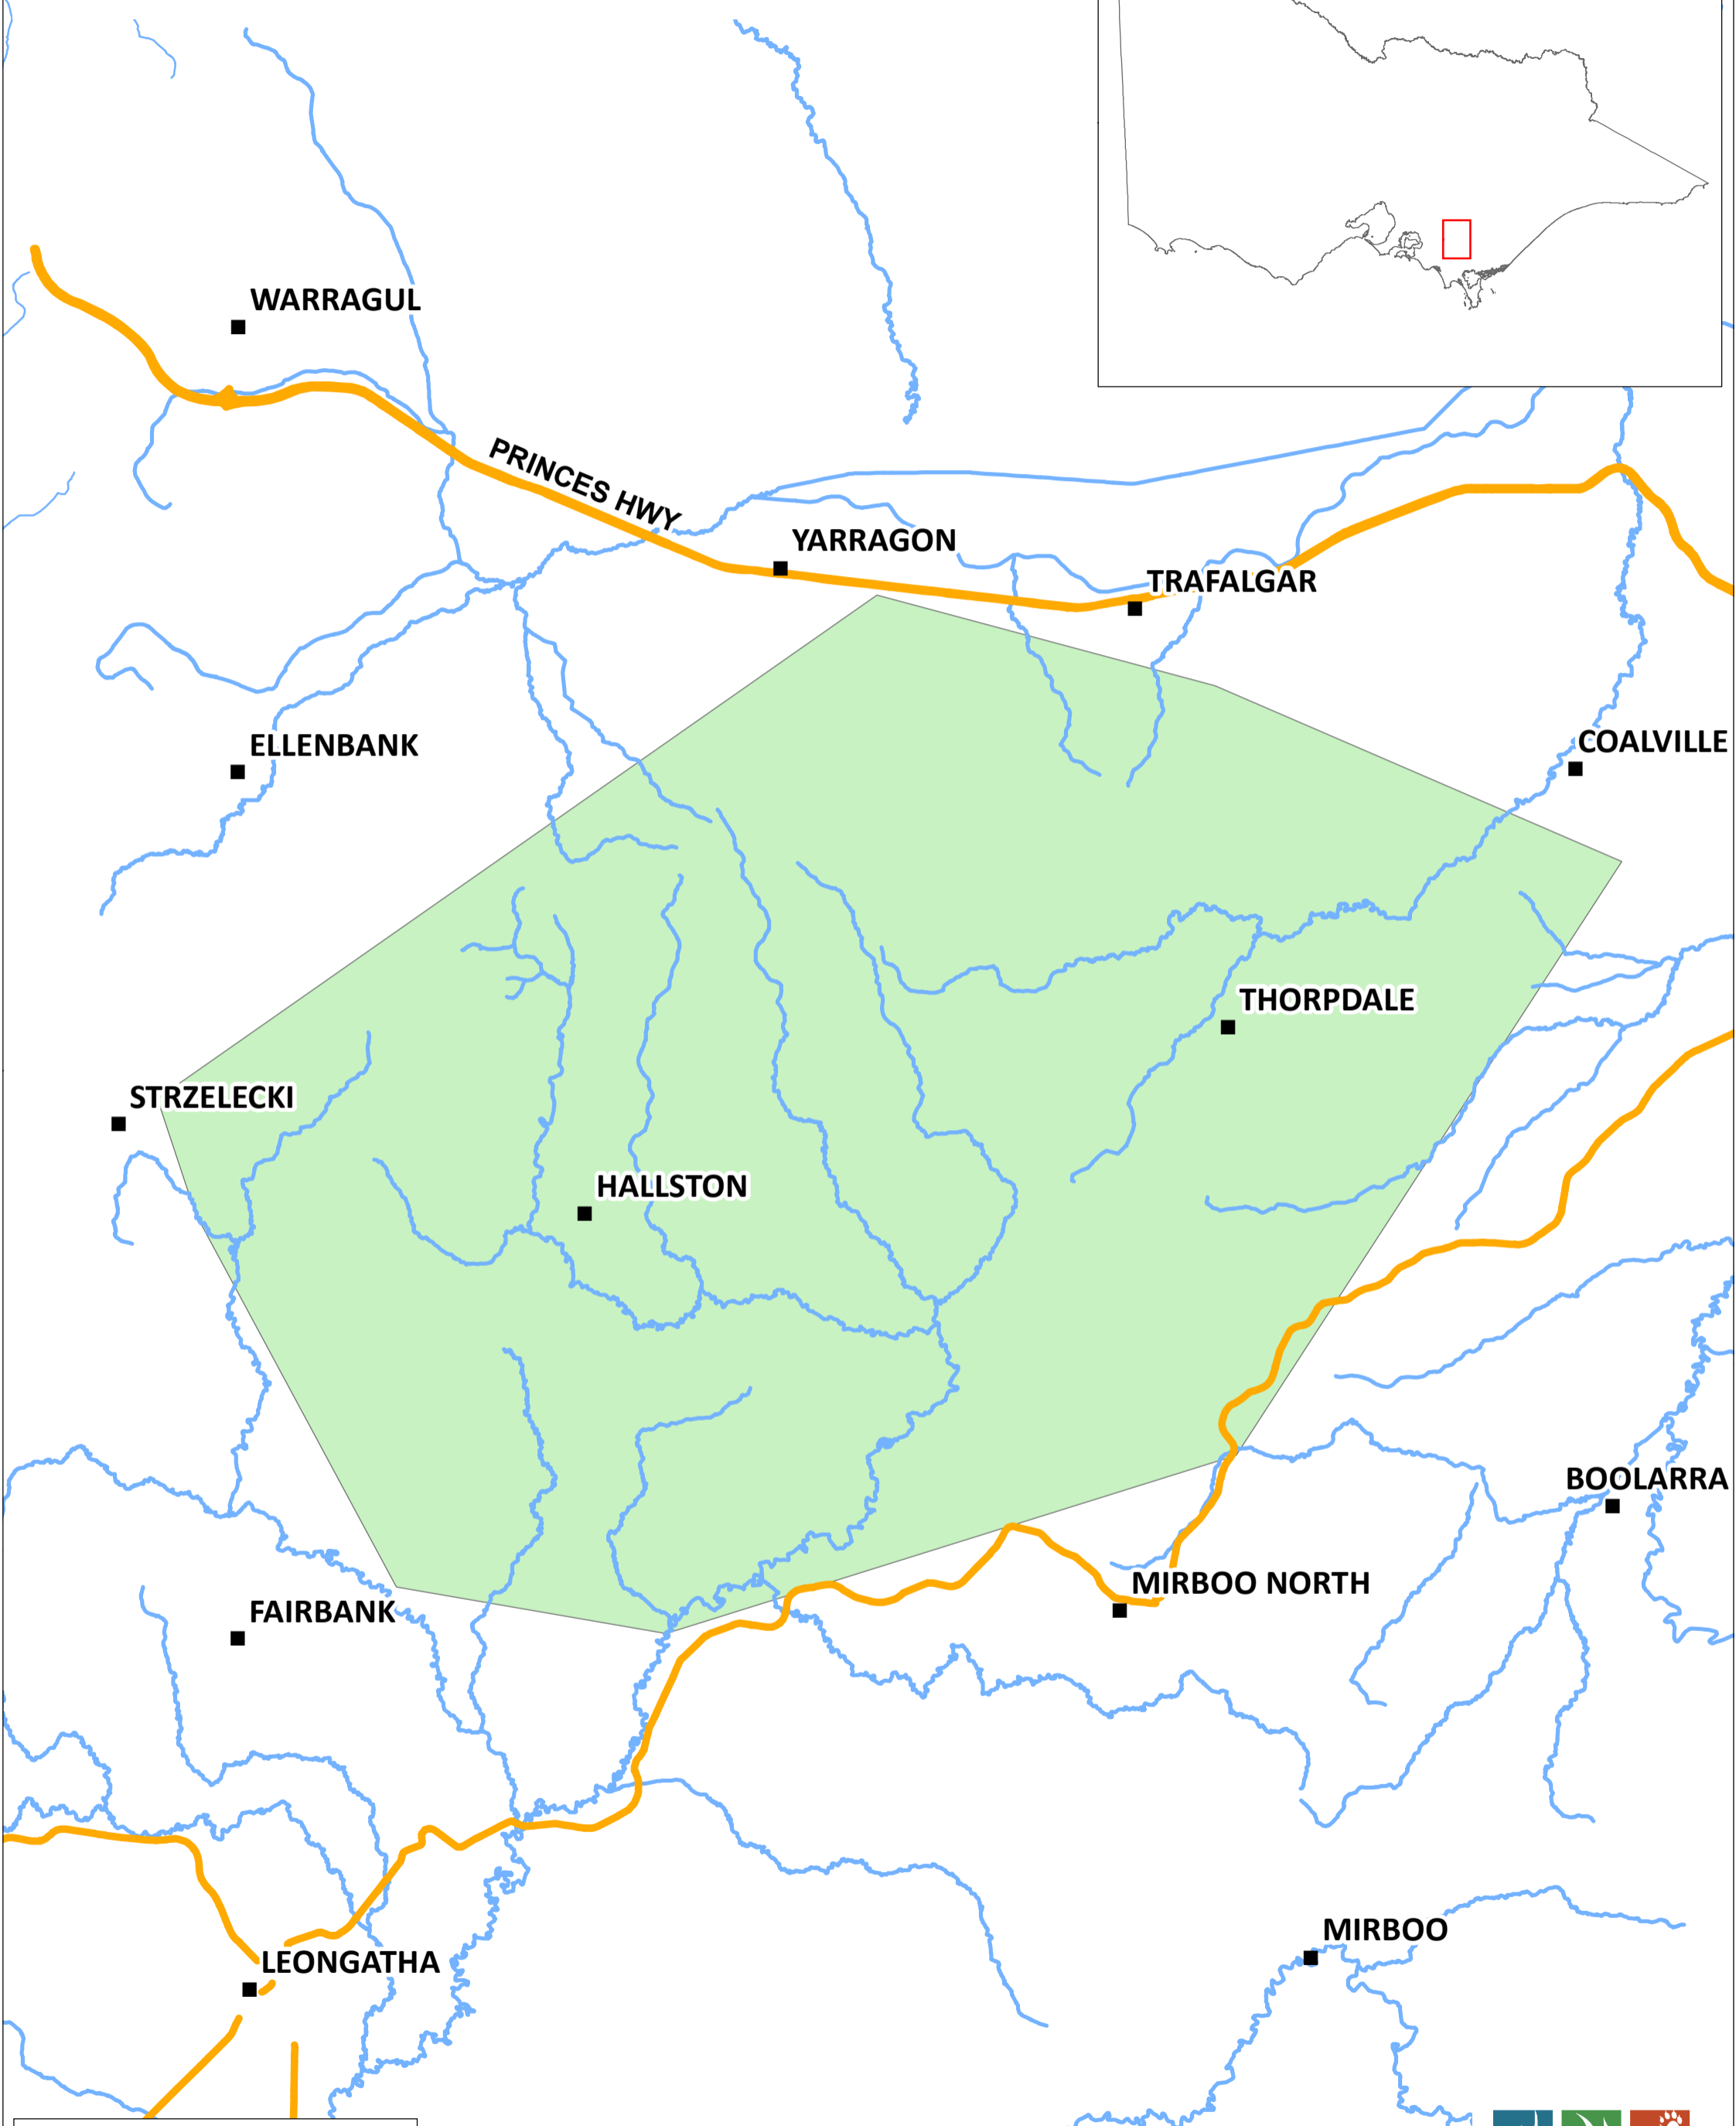

# NARRACAN BURROWING CRAYFISH KNOWN DISTRIBUTION

— Major waterway  
— Major road  
NBC known distribution

Trust for Nature does not warrant that this map is definitive or free of error and does not accept liability for any error, loss or other consequence arising from the use of this map.

N  
0 1.5 3 6 Kilometers