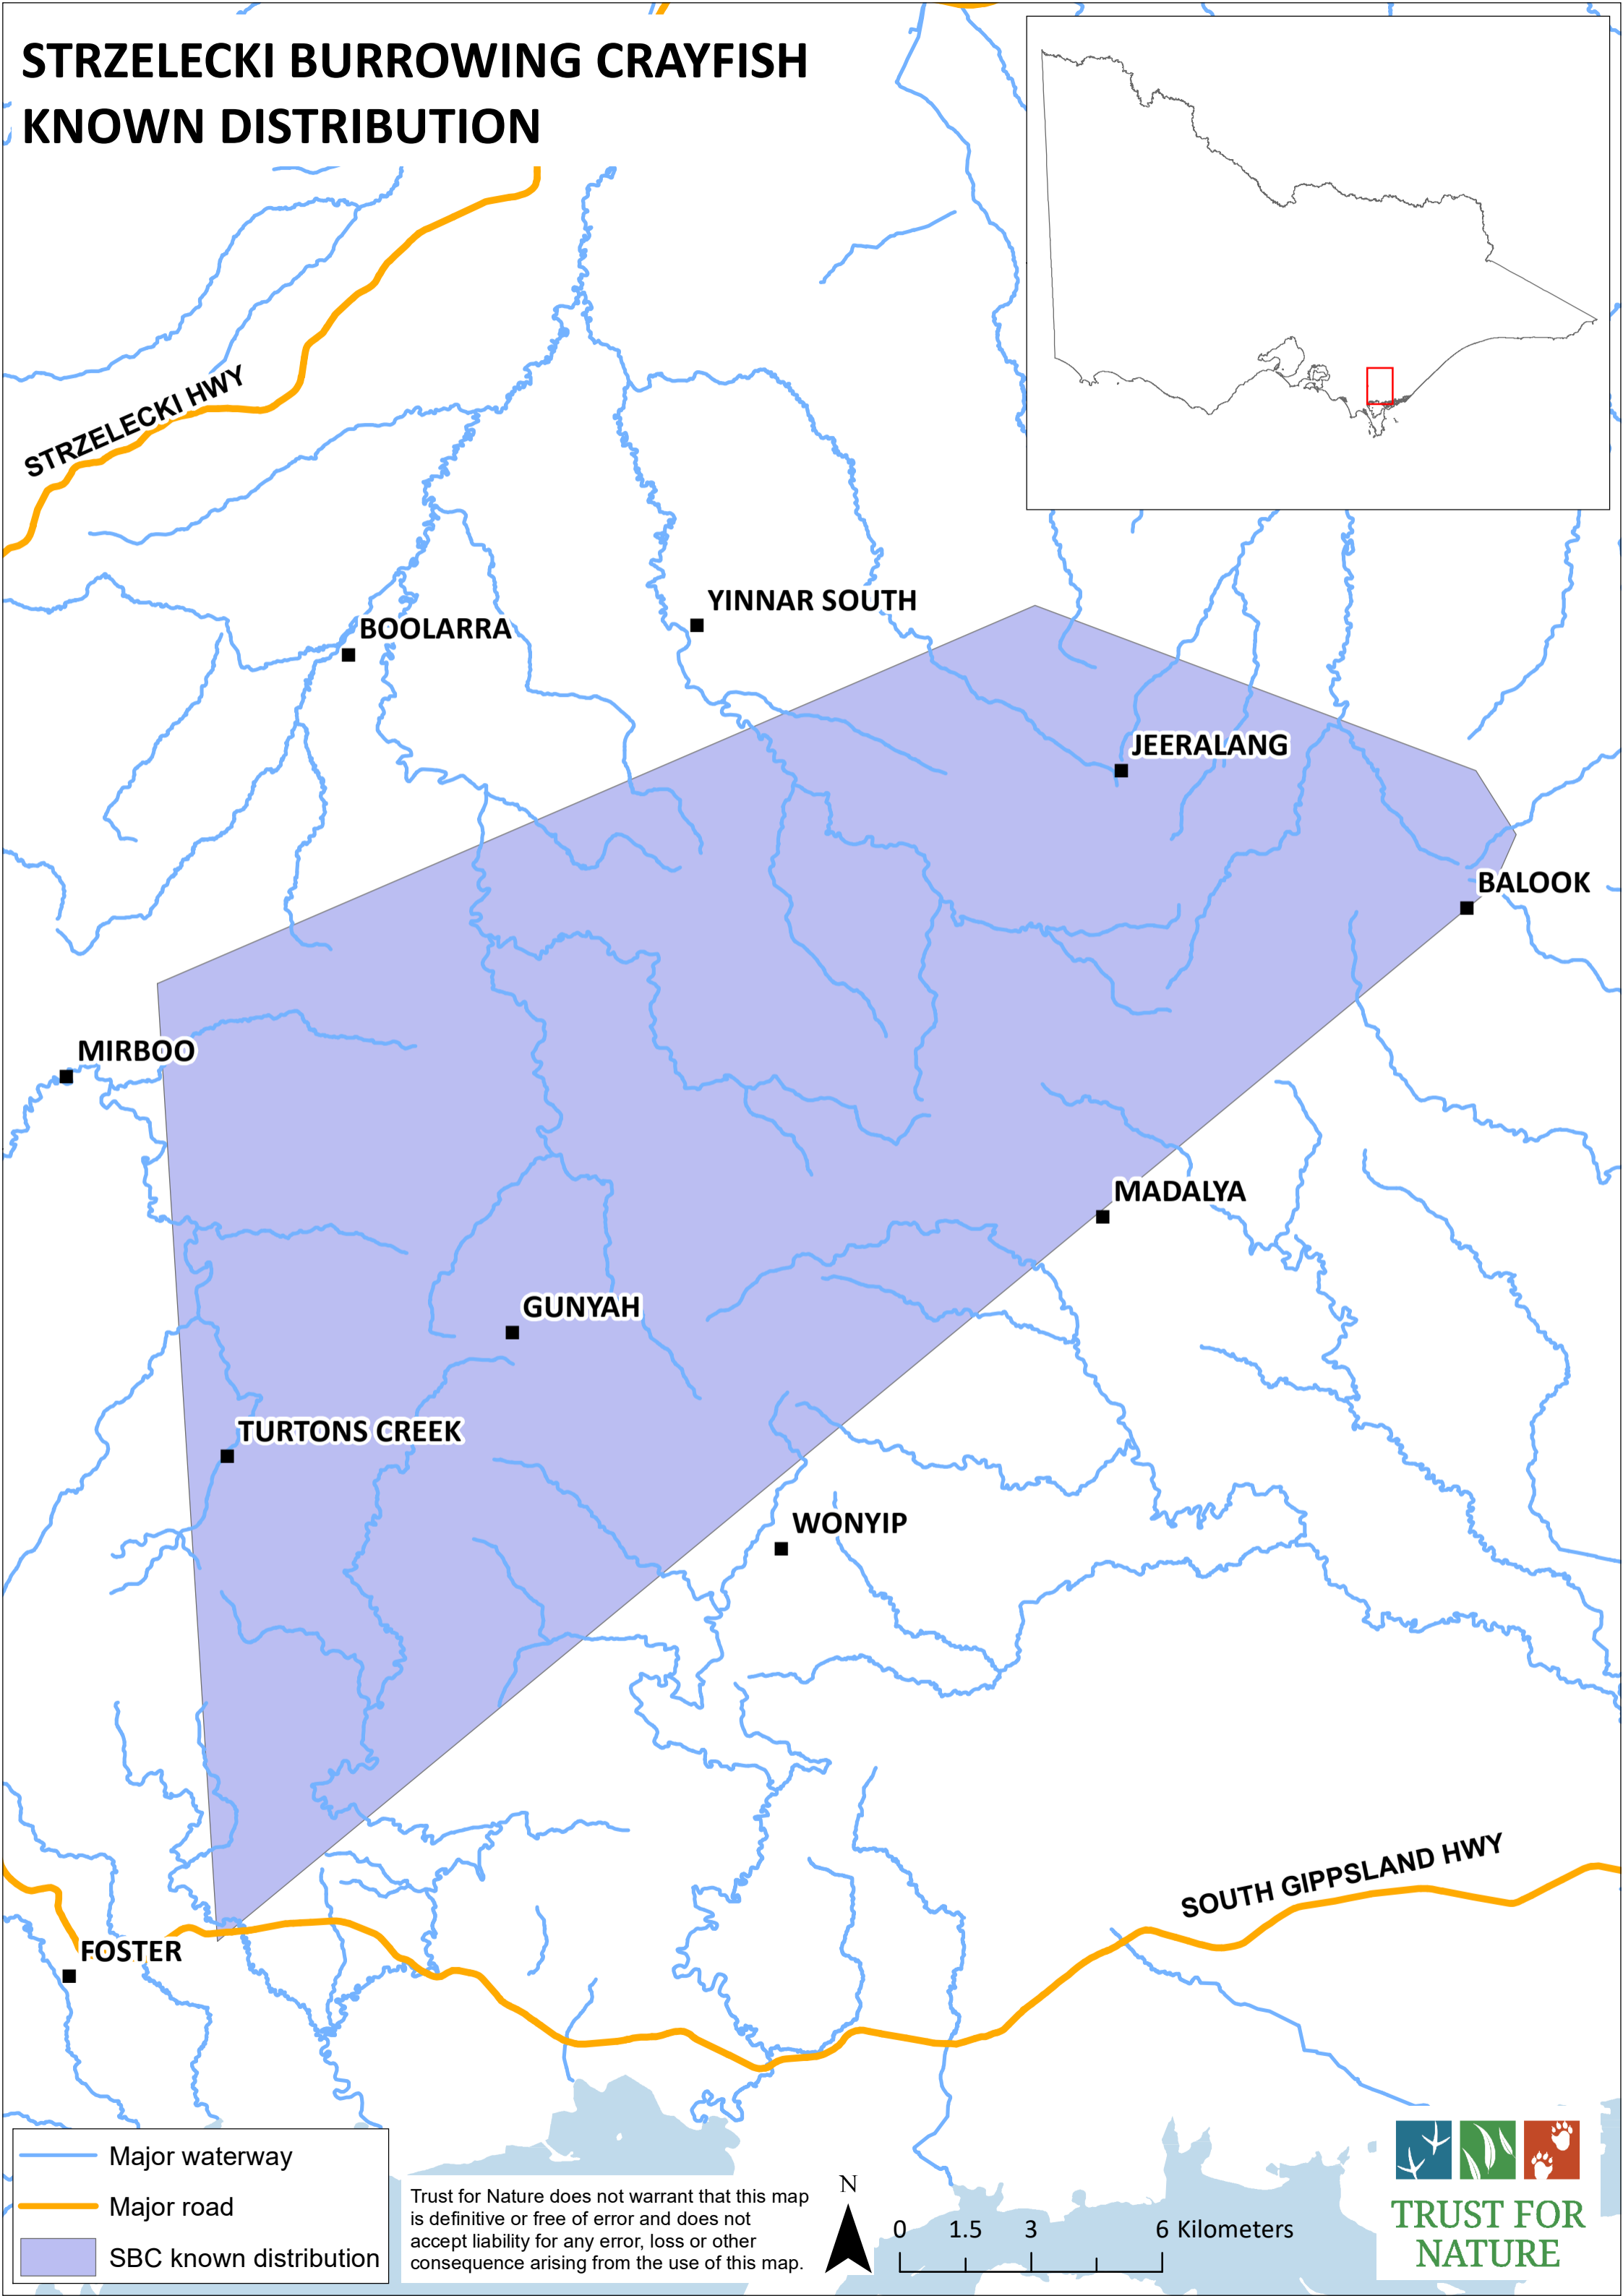

STRZELECKI BURROWING CRAYFISH KNOWN DISTRIBUTION

STRZELECKI HWY

YINNAR SOUTH

BOOLARRA

JEERALANG

BALOOK

MIRBOO

MADALYA

GUNYAH

TURTONS CREEK

WONYIP

FOSTER

SOUTH GIPPSLAND HWY

- Major waterway
- Major road
- SBC known distribution

Trust for Nature does not warrant that this map is definitive or free of error and does not accept liability for any error, loss or other consequence arising from the use of this map.